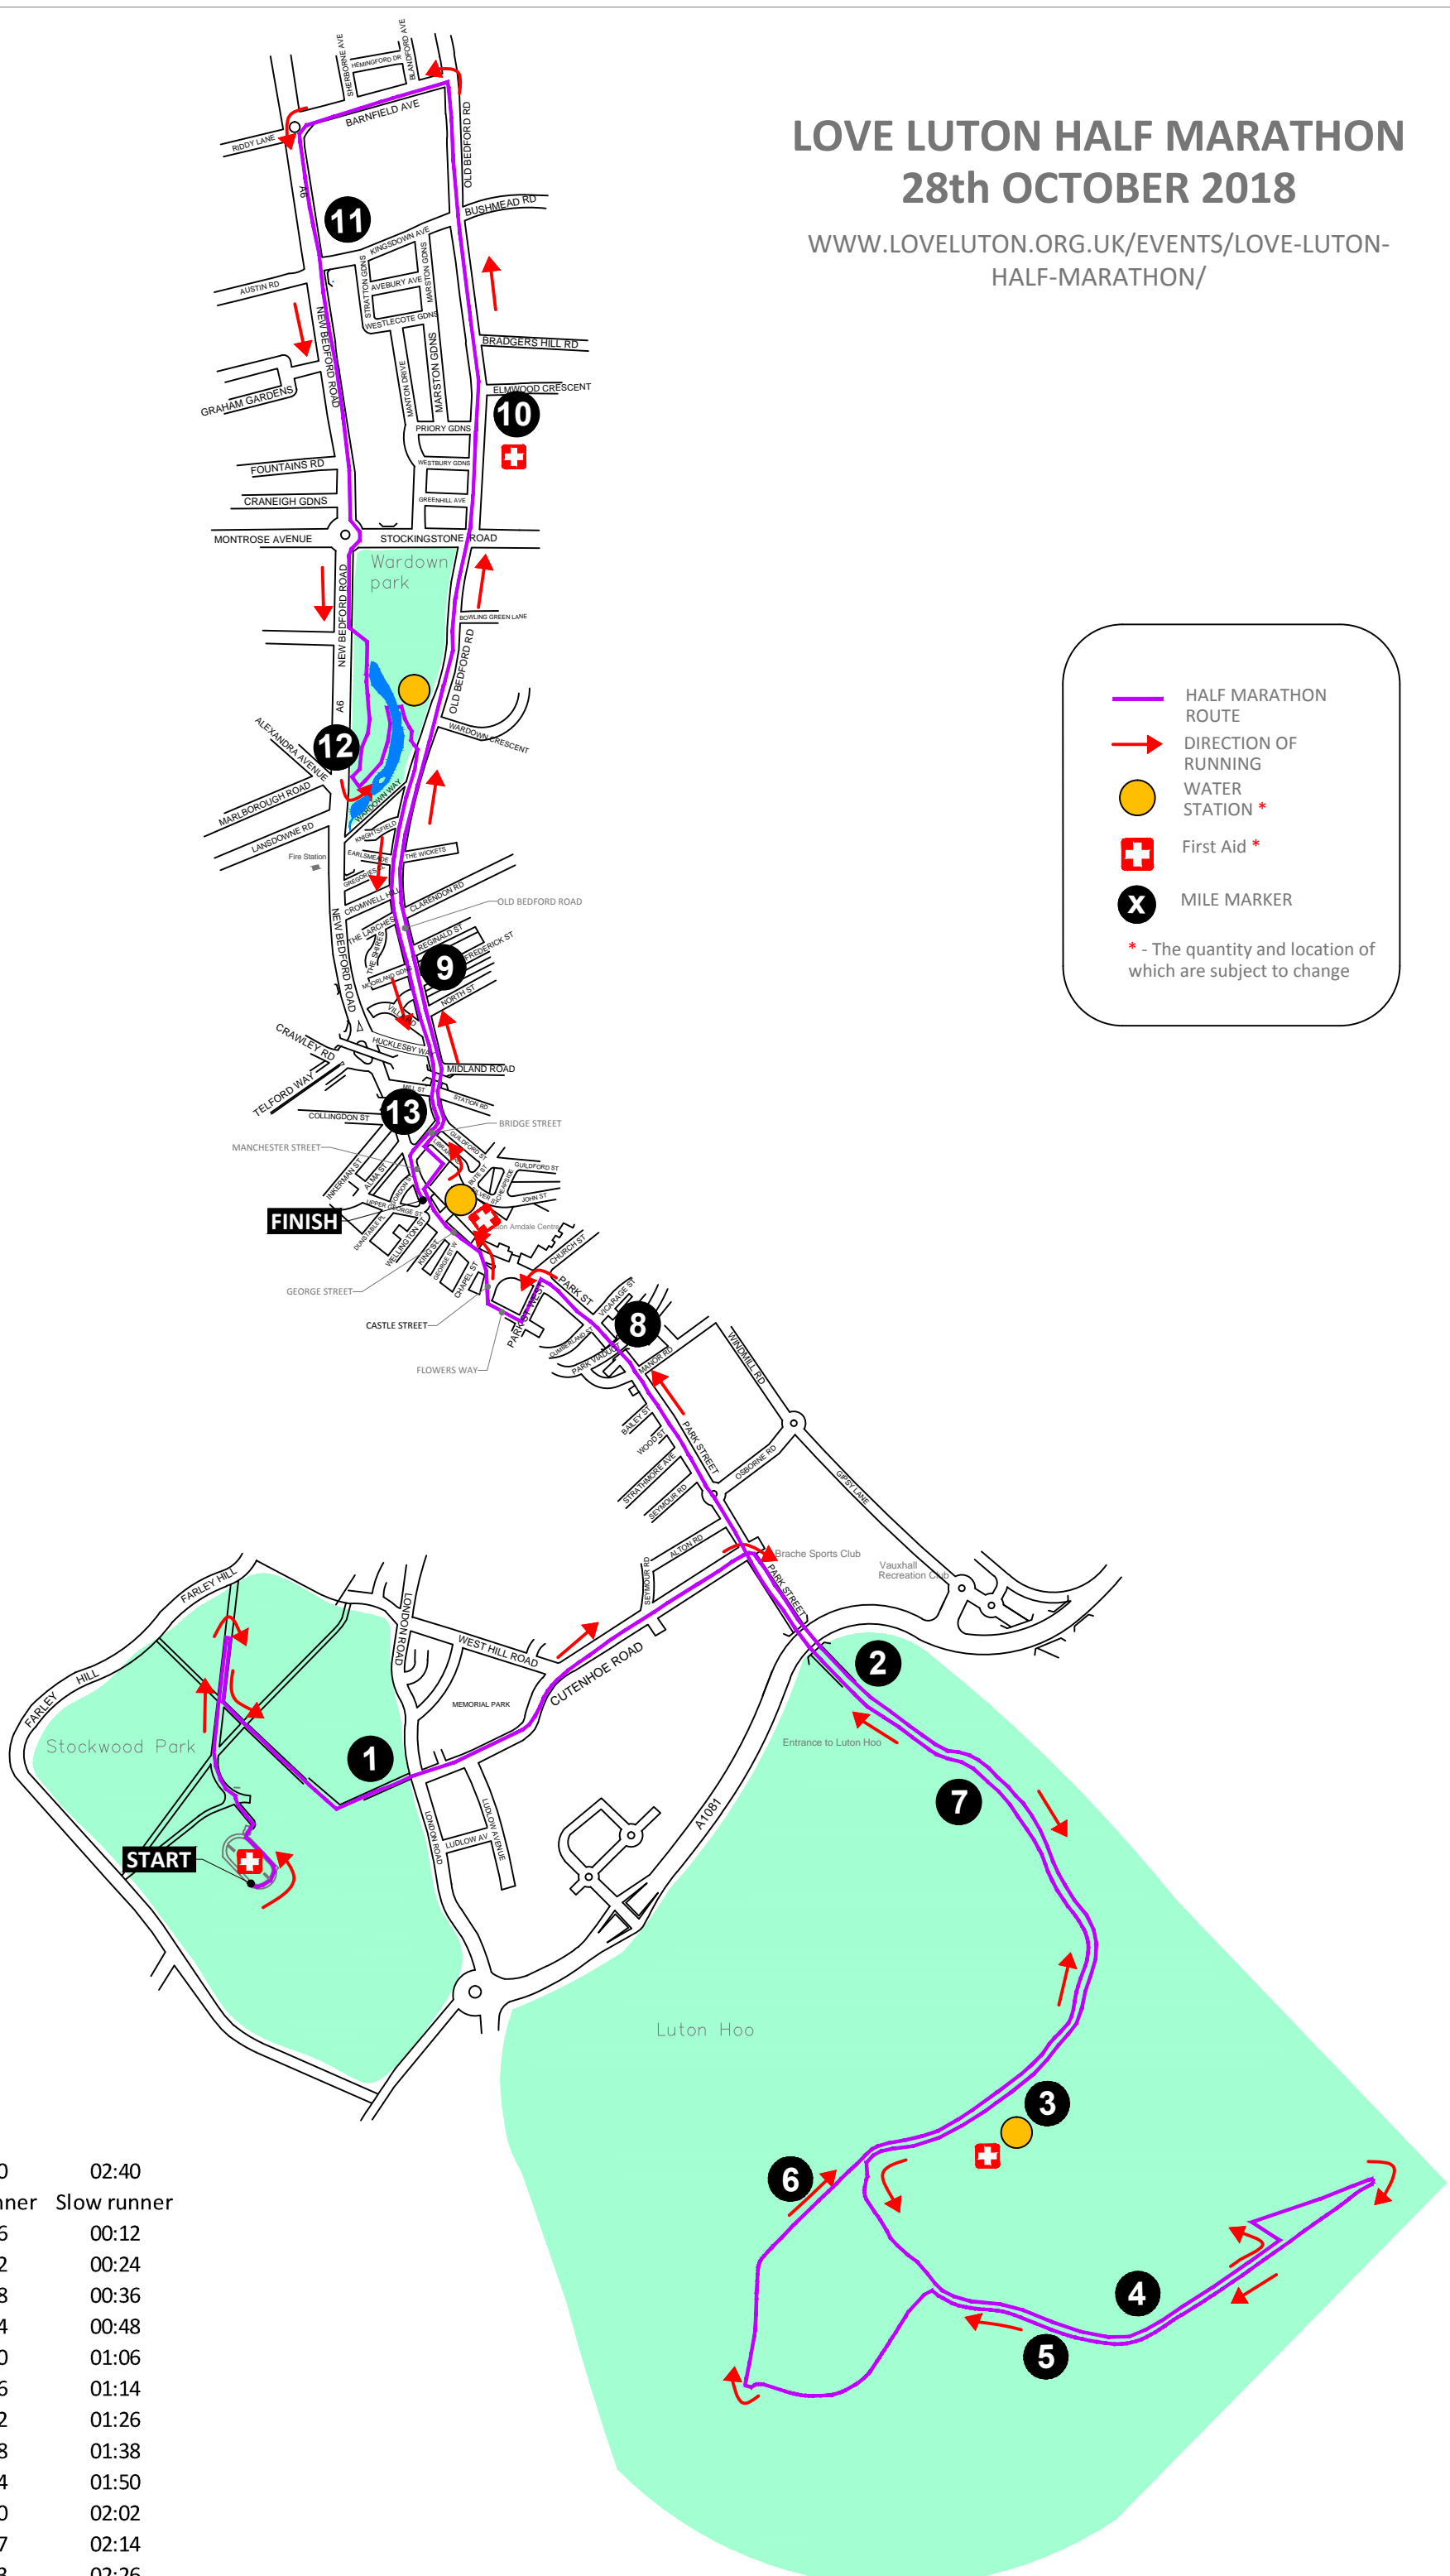

# LOVE LUTON HALF MARATHON

## 28th OCTOBER 2018

WWW.LOVELUTON.ORG.UK/EVENTS/LOVE-LUTON-HALF-MARATHON/

| Mile | 01:20<br>Fast runner | 02:40<br>Slow runner |
|------|----------------------|----------------------|
| 1    | 00:06                | 00:12                |
| 2    | 00:12                | 00:24                |
| 3    | 00:18                | 00:36                |
| 4    | 00:24                | 00:48                |
| 5    | 00:30                | 01:06                |
| 6    | 00:36                | 01:14                |
| 7    | 00:42                | 01:26                |
| 8    | 00:48                | 01:38                |
| 9    | 00:54                | 01:50                |
| 10   | 01:00                | 02:02                |
| 11   | 01:07                | 02:14                |
| 12   | 01:13                | 02:26                |
| 13   | 01:18                | 02:38                |